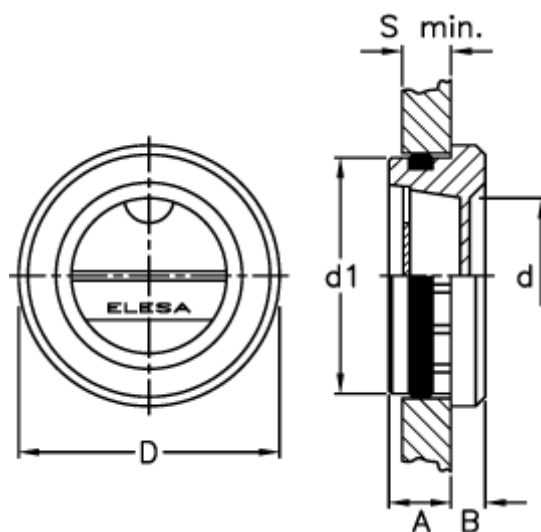

Article number: 2311012001

Description: E+G Oil level indicator push-fit  
HE.45

## Measures

A = 11.0

B = 5.0

d = 32

D = 47

d1 =  $\text{Ø}45 \text{ H11 } +0,160 \text{ 0}$

S min = 9